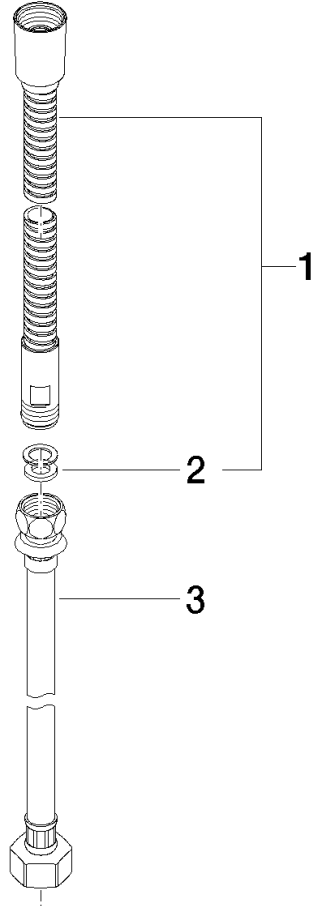

**Metal shower hose in two parts 1/2" x 3/8" x 2250 mm - Chrome**

IMO

28 323 970

Fits: IMO, LULU, MADISON, MEM, TARA,  
CL.1, LISSÉ, VAIA, META, CYO

|   |                               |               |
|---|-------------------------------|---------------|
|    | Chrome                        | 28 323 970-00 |
|    | Brushed Platinum              | 28 323 970-06 |
|    | Platinum                      | 28 323 970-08 |
|    | Durabross (23kt Gold)         | 28 323 970-09 |
|    | Dark Chrome                   | 28 323 970-19 |
|    | Light Gold                    | 28 323 970-26 |
|    | Brushed Light Gold            | 28 323 970-27 |
|    | Brushed Durabross (23kt Gold) | 28 323 970-28 |
|    | Matte Black                   | 28 323 970-33 |
|   | Brushed Bronze                | 28 323 970-42 |
|  | Brushed Champagne (22kt Gold) | 28 323 970-46 |
|  | Champagne (22kt Gold)         | 28 323 970-47 |
|  | Brushed Chrome                | 28 323 970-93 |
|  | Brushed Dark Platinum         | 28 323 970-99 |

Metal shower hose in two parts 1/2" x 3/8" x 2250 mm - Chrome

---

IMO

28 323 970

Metal shower hose in two parts 1/2" x 3/8" x 2250 mm - Chrome

---

IMO

28 323 970

28 323 970

Parts for other finishes can be found here: Brushed Platinum

Spare parts list

| No. | Item Number        | Name   | Quantity used | Delivery time |
|-----|--------------------|--|---------------|---------------|
| 1   | 28 322 970-00      | Metal shower hose 1/2" x 3/8" x 1750 mm - Chrome | 1             | 2             |
| 2   | 90 14 20 026 00 90 | seal   | 1             | 2             |
| 3   | 12 505 970 90      | High pressure hose 1/2" x 3/8" x 500 mm -        | 1             | 2             |